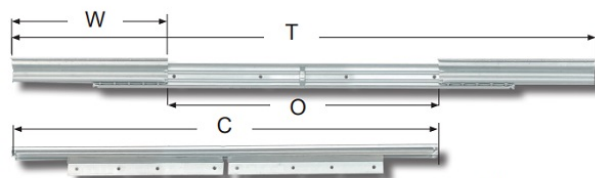

## Description:

Table Extension 9097-B, Opening: 640mm, F/Sliding Top, BZP, Closed: 800mm, Wing Size:280mm, Total Length When Open: 1240mm, 35mm Profile, 1,5mm Steel, Load Capacity 45 KG

## Item number:

24.05.051-0

Units	Box	Carton	HS Code	Barcode
Pair	1	10	8302420090	
5704866088831				

Opening (O)	480	530	640
Closed Length (C)	650	700	800
Total Length (T)	990	1050	1250
Wing Size (W)	246	246	280
Slide Width (A)	32	32	32
Slide Height (B)	38	38	38
Wing Width (X)	21	21	21
Load Capacity	45 kg.	45 kg.	45 kg.
Item No.:	24.05.024	24.05.037	24.05.051