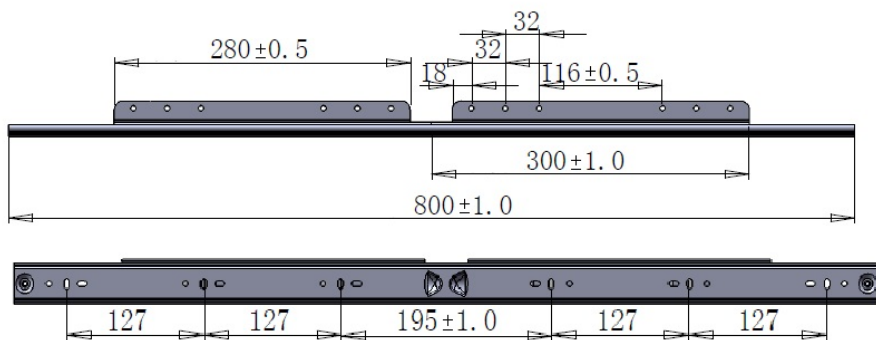

## Description:

Table Extension 9097-B, Opening: 640mm, F/Sliding Top, BZP, Closed: 800mm, Wing Size:280mm, Total Length When Open: 1240mm, 35mm Profile, 1,5mm Steel, Load Capacity 45 KG

## Item number:

24.05.051-0

Units	Box	Carton	HS Code	Barcode
Pair	1	10	8302420090	
5704866088831				

Opening (O)	480	530	640
Closed Length (C)	650	700	800
Total Length (T)	990	1050	1250
Wing Size (W)	246	246	280
Slide Width (A)	32	32	32
Slide Height (B)	38	38	38
Wing Width (X)	21	21	21
Load Capacity	45 kg.	45 kg.	45 kg.
Item No.:	24.05.024	24.05.037	24.05.051

\* Illustration only  
for measurement use

Other sizes on request